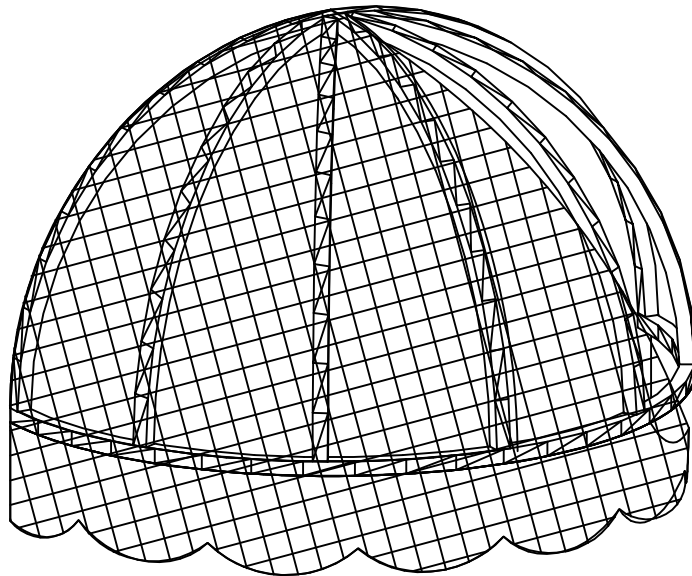

Dome Awning

FRAMING

BASE 1"x1" SQ ALUMINUM

UPGRADE 1"x2" REC ALUMINUM

FABRIC  SEE FABRIC SELECTION TAB

VALANCE STYLE  SEE VALANCE STYLE SELECTION TAB

FINISH  SEE COATING SELECTION TAB

Loose Valance

Wrap Valance