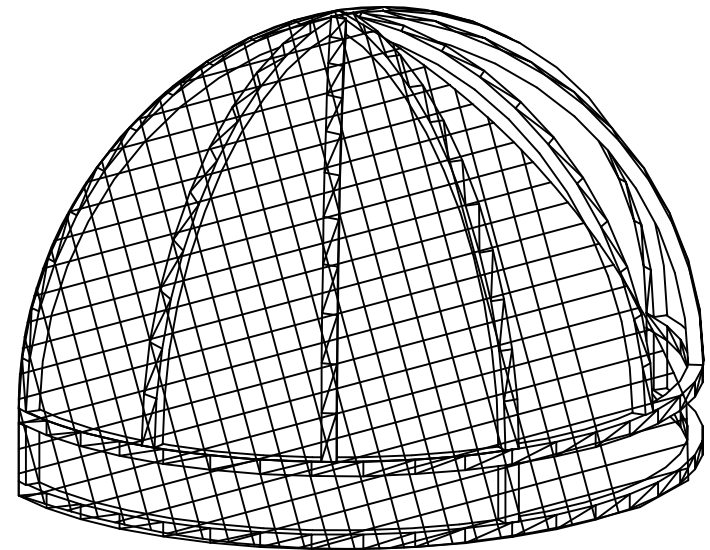

Dome Awning

FRAMING

BASE 1"x1" SQ ALUMINUM

UPGRADE 1"x2" REC ALUMINUM

FABRIC  SEE FABRIC SELECTION TAB

VALANCE STYLE  SEE VALANCE STYLE SELECTION TAB

FINISH  SEE COATING SELECTION TAB

Loose Valance

Wrap Valance