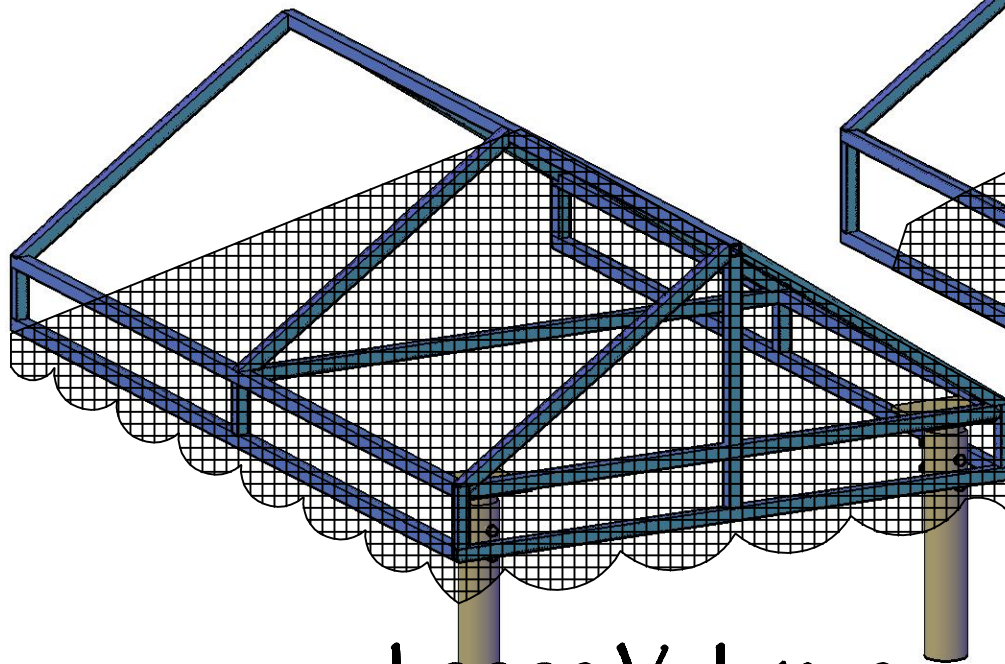

Gable Awning

FRAMING

BASE 1"x1" SQ ALUMINUM

UPGRADE 1"x2" REC ALUMINUM

FABRIC  SEE FABRIC SELECTION TAB

VALANCE STYLE  SEE VALANCE STYLE SELECTION TAB

FINISH  SEE COATING SELECTION TAB

Loose Valance

Wrap Valance