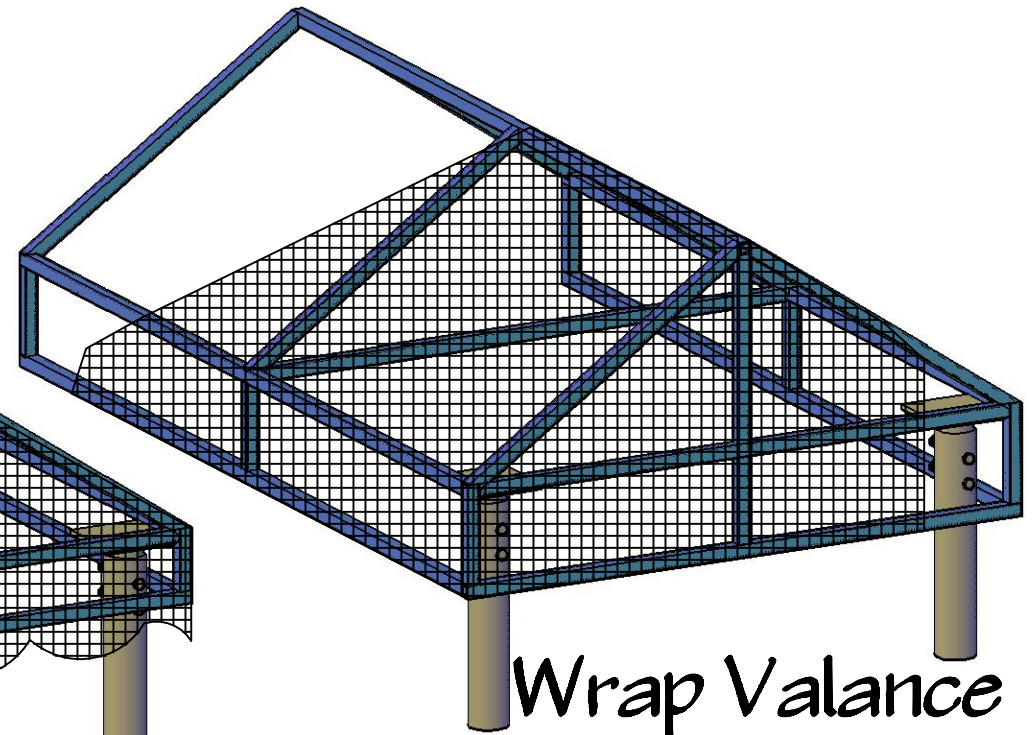

Gable Awning

FRAMING

BASE 1"x1" SQ ALUMINUM

UPGRADE 1"x2" REC ALUMINUM

FABRIC  SEE FABRIC SELECTION TAB

VALANCE STYLE  SEE VALANCE STYLE SELECTION TAB

FINISH  SEE COATING SELECTION TAB

Loose Valance

Wrap Valance