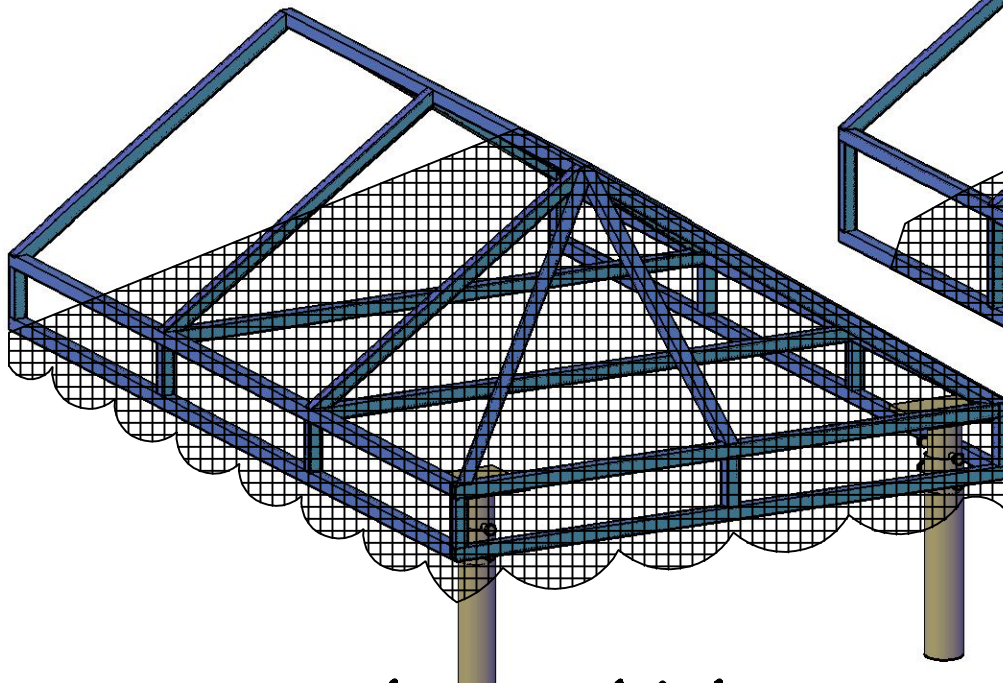

Gable Awning w/Hip

FRAMING

BASE 1"x1" SQ ALUMINUM

UPGRADE 1"x2" REC ALUMINUM

FABRIC  SEE FABRIC SELECTION TAB

VALANCE STYLE  SEE VALANCE STYLE SELECTION TAB

FINISH  SEE COATING SELECTION TAB

Loose Valance

Wrap Valance