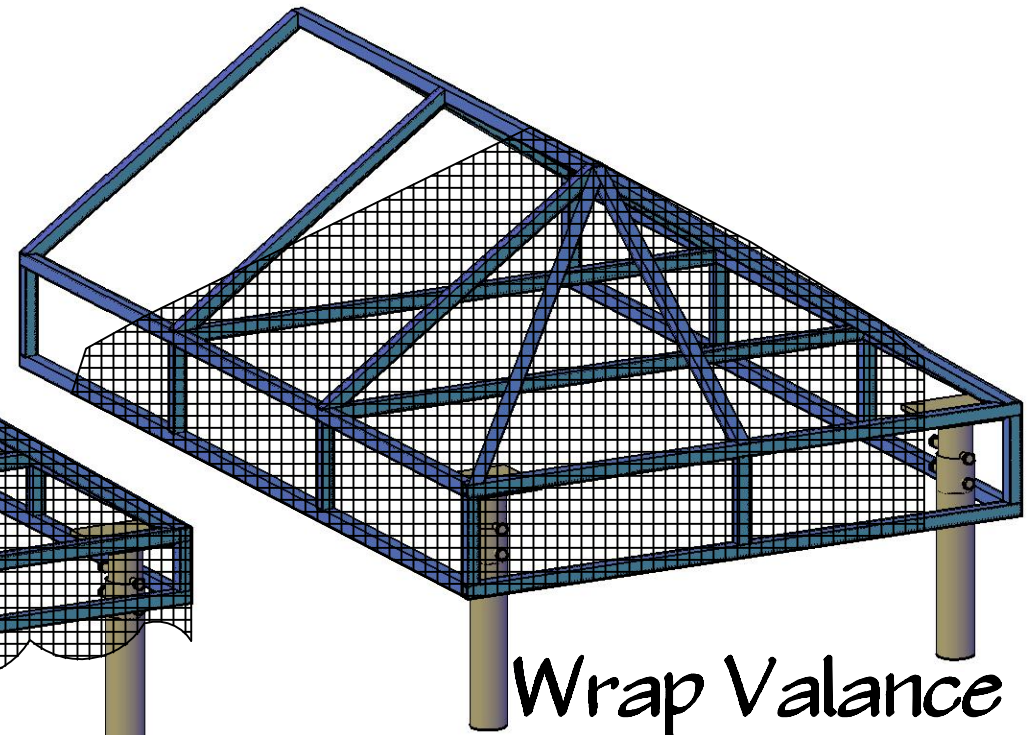

Gable Awning w/Hip

FRAMING

BASE 1"x1" SQ ALUMINUM

UPGRADE 1"x2" REC ALUMINUM

FABRIC  SEE FABRIC SELECTION TAB

VALANCE STYLE  SEE VALANCE STYLE SELECTION TAB

FINISH  SEE COATING SELECTION TAB

Loose Valance

Wrap Valance