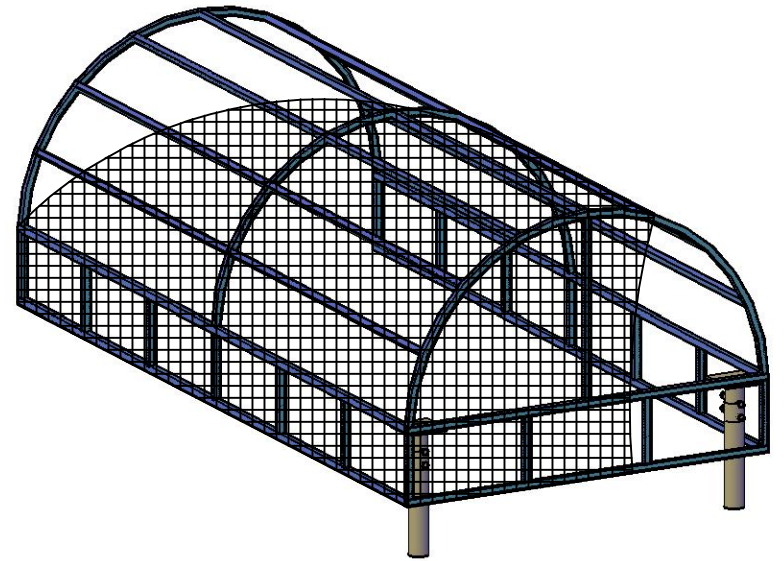

Half Barrel Awning

FRAMING

BASE 1"x1" SQ ALUMINUM
UPGRADE 1"x2" REC ALUMINUM

FABRIC  SEE FABRIC SELECTION TAB

VALANCE STYLE  SEE VALANCE STYLE SELECTION TAB

FINISH  SEE COATING SELECTION TAB

Loose Valance

Wrap Valance