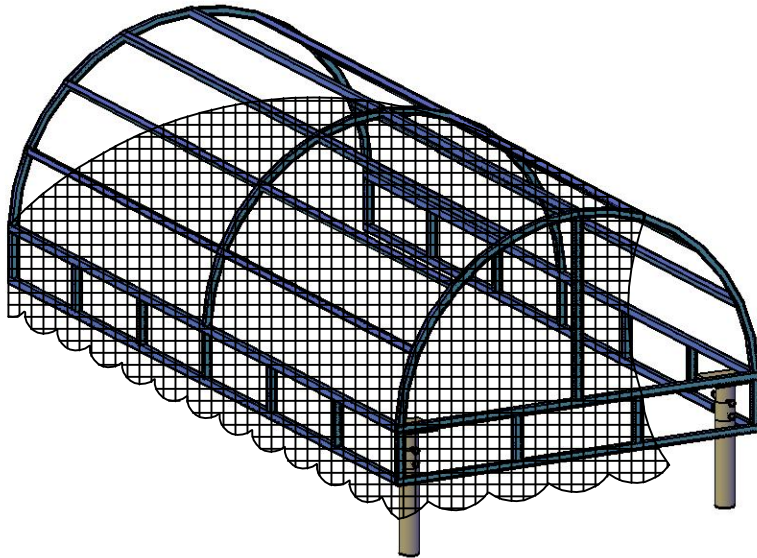

Half Barrel Awning

FRAMING

BASE 1"x1" SQ ALUMINUM
UPGRADE 1"x2" REC ALUMINUM

FABRIC  SEE FABRIC SELECTION TAB

VALANCE STYLE  SEE VALANCE STYLE SELECTION TAB

FINISH  SEE COATING SELECTION TAB

Loose Valance

Wrap Valance