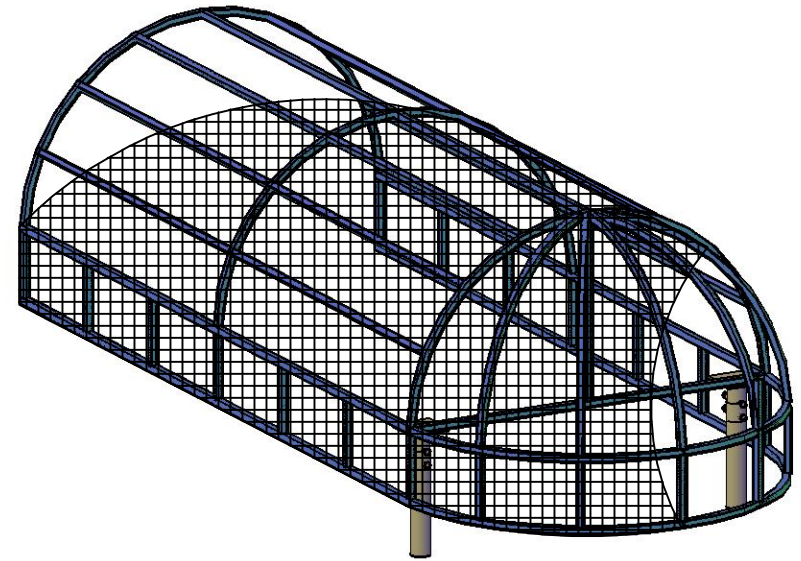

Half Barrel Awning Dome Front

FRAMING

BASE 1"x1" SQ ALUMINUM

UPGRADE 1"x2" REC ALUMINUM

FABRIC  SEE FABRIC SELECTION TAB

VALANCE STYLE  SEE VALANCE STYLE SELECTION TAB

FINISH  SEE COATING SELECTION TAB

Loose Valance

Wrap Valance