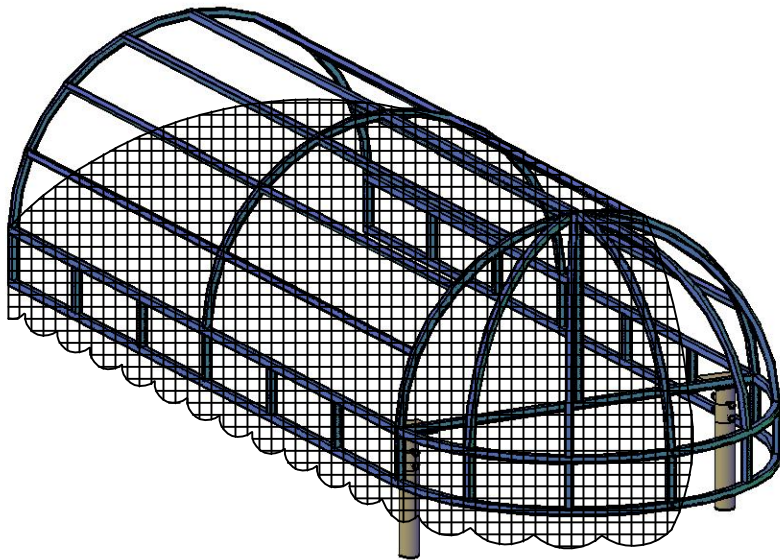

Half Barrel Awning Dome Front

FRAMING

BASE 1"x1" SQ ALUMINUM

UPGRADE 1"x2" REC ALUMINUM

FABRIC  SEE FABRIC SELECTION TAB

VALANCE STYLE  SEE VALANCE STYLE SELECTION TAB

FINISH  SEE COATING SELECTION TAB

Loose Valance

Wrap Valance