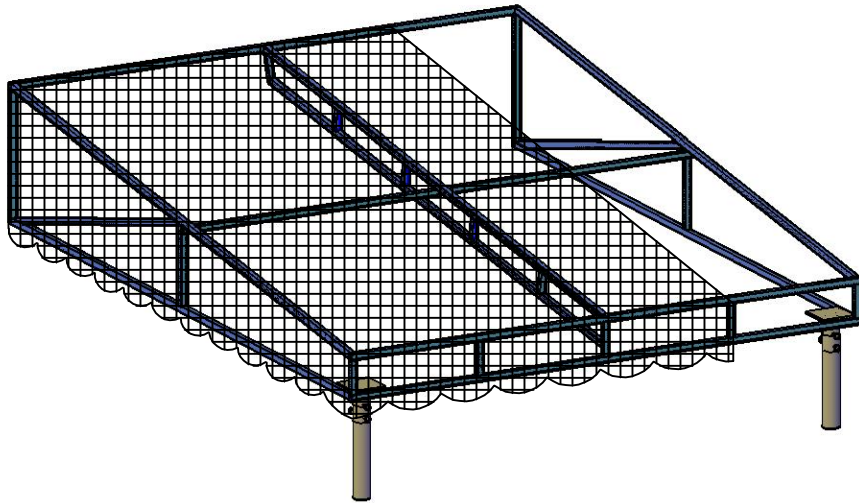

Patio Awning

FRAMING

BASE 1"x1" SQ ALUMINUM
UPGRADE 1"x2" REC ALUMINUM

FABRIC  SEE FABRIC SELECTION TAB

VALANCE STYLE  SEE VALANCE STYLE SELECTION TAB

FINISH  SEE COATING SELECTION TAB

Loose Valance

Wrap Valance