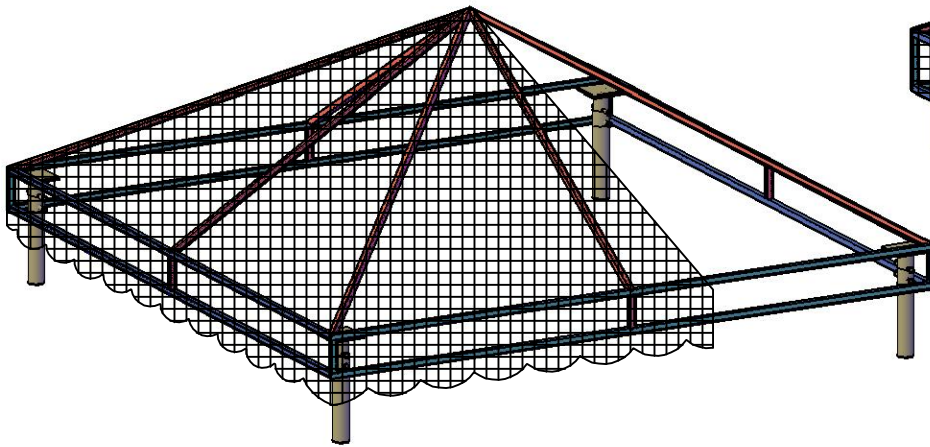

# Pyramid Awning

## FRAMING

BASE 1"x1" SQ ALUMINUM  
UPGRADE 1"x2" REC ALUMINUM

FABRIC  SEE FABRIC SELECTION TAB

VALANCE STYLE  SEE VALANCE STYLE SELECTION TAB

FINISH  SEE COATING SELECTION TAB

*Loose Valance*

*Wrap Valance*