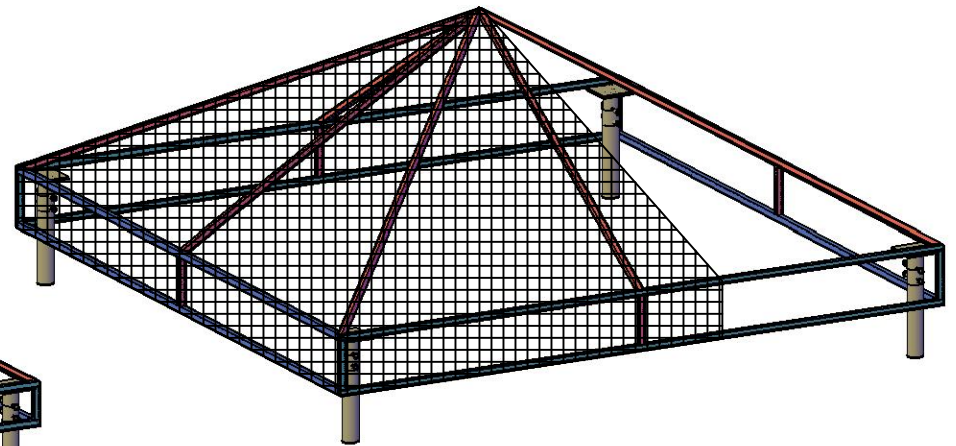

# Pyramid Awning

## FRAMING

BASE 1"x1" SQ ALUMINUM  
UPGRADE 1"x2" REC ALUMINUM

FABRIC  SEE FABRIC SELECTION TAB

VALANCE STYLE  SEE VALANCE STYLE SELECTION TAB

FINISH  SEE COATING SELECTION TAB

*Loose Valance*

*Wrap Valance*