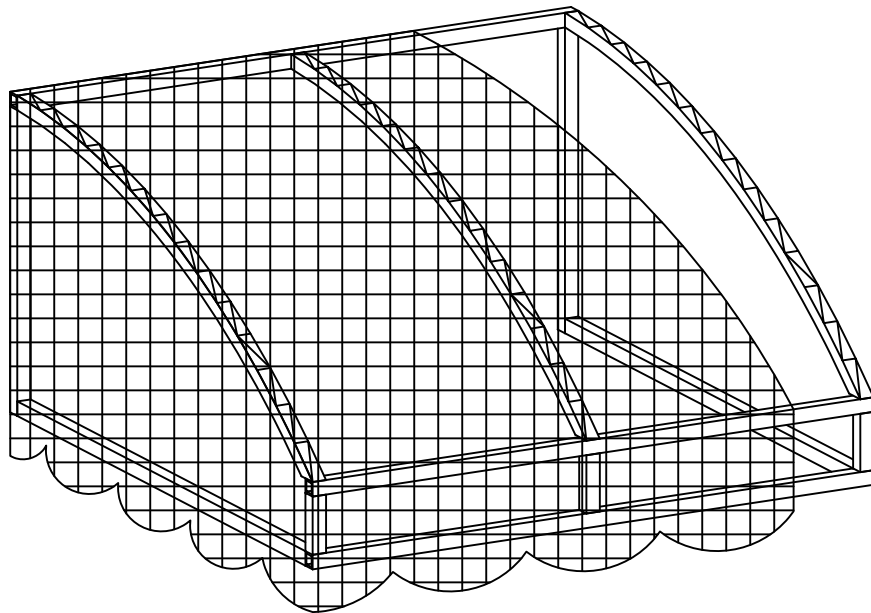

Quarter Barrel Awning

FRAMING

BASE 1"x1" SQ ALUMINUM
UPGRADE 1"x2" REC ALUMINUM

FABRIC  SEE FABRIC SELECTION TAB

VALANCE STYLE  SEE VALANCE STYLE SELECTION TAB

FINISH  SEE COATING SELECTION TAB

Loose Valance

Wrap Valance