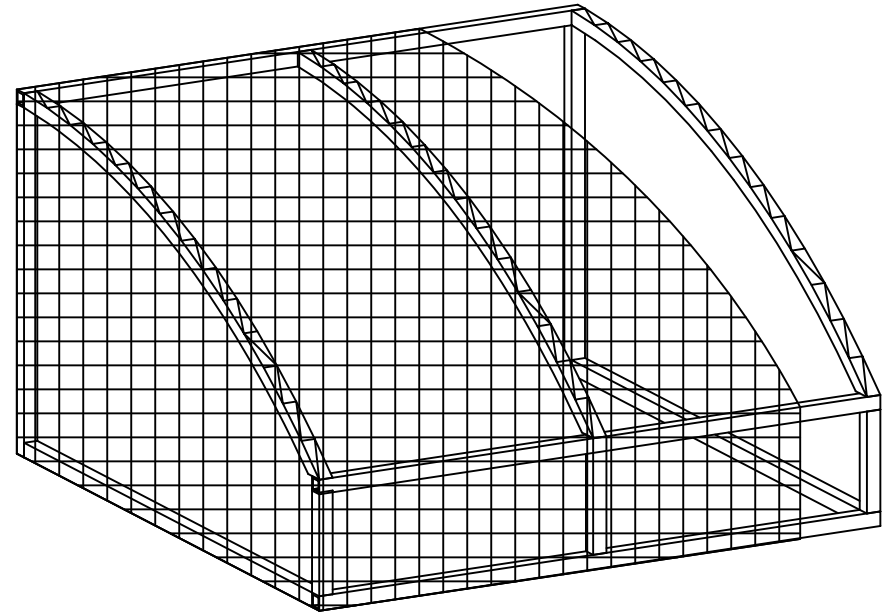

Quarter Barrel Awning

FRAMING

BASE 1"x1" SQ ALUMINUM
UPGRADE 1"x2" REC ALUMINUM

FABRIC  SEE FABRIC SELECTION TAB

VALANCE STYLE  SEE VALANCE STYLE SELECTION TAB

FINISH  SEE COATING SELECTION TAB

Loose Valance

Wrap Valance