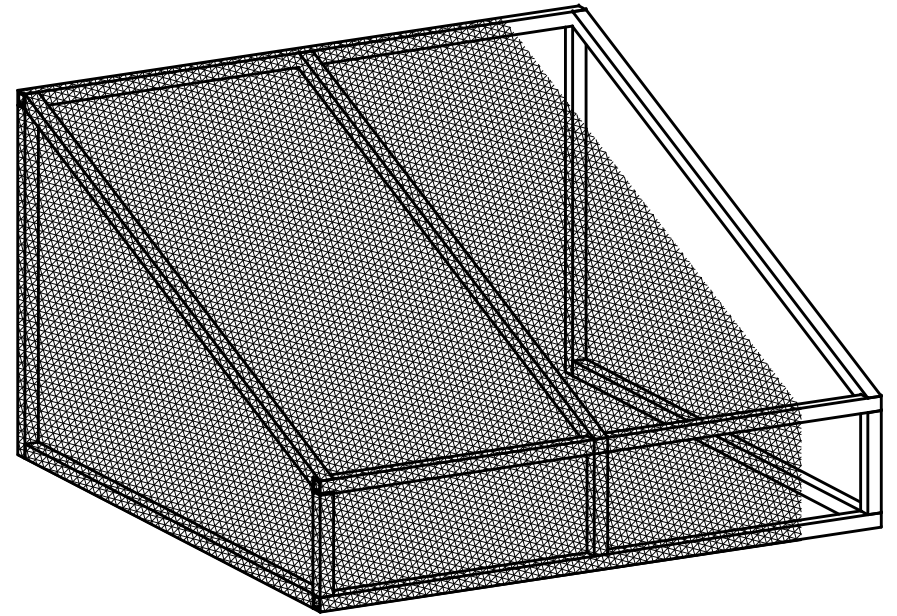

Standard Awning

FRAMING

BASE 1"x1" SQ ALUMINUM

UPGRADE 1"x2" REC ALUMINUM

FABRIC  SEE FABRIC SELECTION TAB

VALANCE STYLE  SEE VALANCE STYLE SELECTION TAB

FINISH  SEE COATING SELECTION TAB

Loose Valance

Wrap Valance