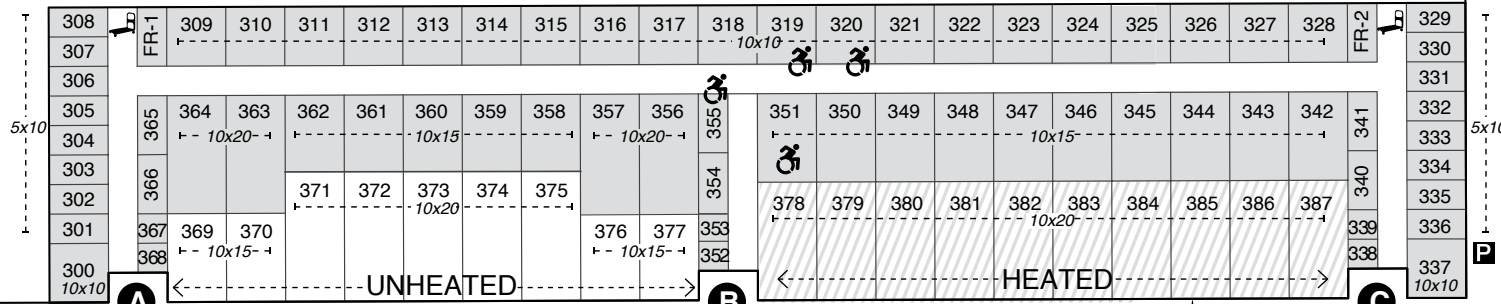

APPLEWOOD SELF STORAGE, LLC - 3017 Dairy Drive

Contact Information:

Mailing Address: P.O. Box 259284, Madison WI 53725
608-442-8000 • dave@applewoodstorage.com

DIRECTIONS: (only 1.5 miles from Beltline Hwy)
Beltline-Hwy 12/18 to Hwy 51/Stoughton Rd. Exit North
At stoplight, turn Right/East onto E. Broadway
Proceed around curve - becomes Dutch Mill Rd.
Continue to Dairy Drive and turn Left/North. Facility can be seen on right.

BUILDING A

ENTRY #300-313 #360-368
9'(108") x 8'8"(104") Doors

CLIMATE CONTROL UNITS

ENTRY #314-323 #347-359
9'(108") x 8'5"(101") Doors

ENTRY #324-337 #338-346
9'(108") x 8'5"(101") Doors

▨ OUTSIDE ACCESS
▭ INSIDE ACCESS

BUILDING B

9'(108") x 7'4"(88") Doors

9'(108") x 6'8"(80") Doors

BUILDING C

9'(108") x 7'4"(88") Doors

9'(108") x 6'8"(80") Doors

BUILDING D

9'(108") x 7'4"(88") Doors

10'8"(128") x 9'4"(112") Doors

BUILDING E

14'(168") x 14'(168") Doors

ENTRANCE #1

ENTRANCE #2

🚪 Note: Door openings may vary slightly from unit to unit

🔑 Key Box Dropoff at Door A

📦 Pallets are first come first serve basis