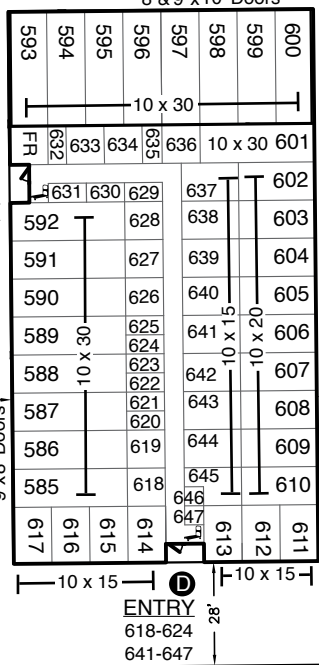

Applewood Self Storage, LLC 4019 Marsh Rd

Contact information:

P.O. Box 259284 608.442.8000
Madison, WI 53725 dave@applewoodstorage.com

Directions to 4019 Marsh Rd:

1. (only 1.5 miles South of Beltline hwy)
2. Beltline hwy 12/18 to hwy 151/Stoughton Rd exit
   - Head south on hwy 151 (as if heading to McFarland)
   - Turn left at 1st stoplight for Voges Rd
   - Continue east 3/4 mile on Voges Rd
   - Turn right at stop sign onto Marsh Rd
   - Facility is on your left

MARSH ROAD

TRADESMEN DRIVE

BLDG A

BLDG B

BLDG C

BLDG D

- Pallets are first come first serve basis
- Handicap Access
- Carts for move-in and move-out on first come first serve basis

Note: Door openings may vary slightly from unit to unit

Key Box Dropoff at office entrance