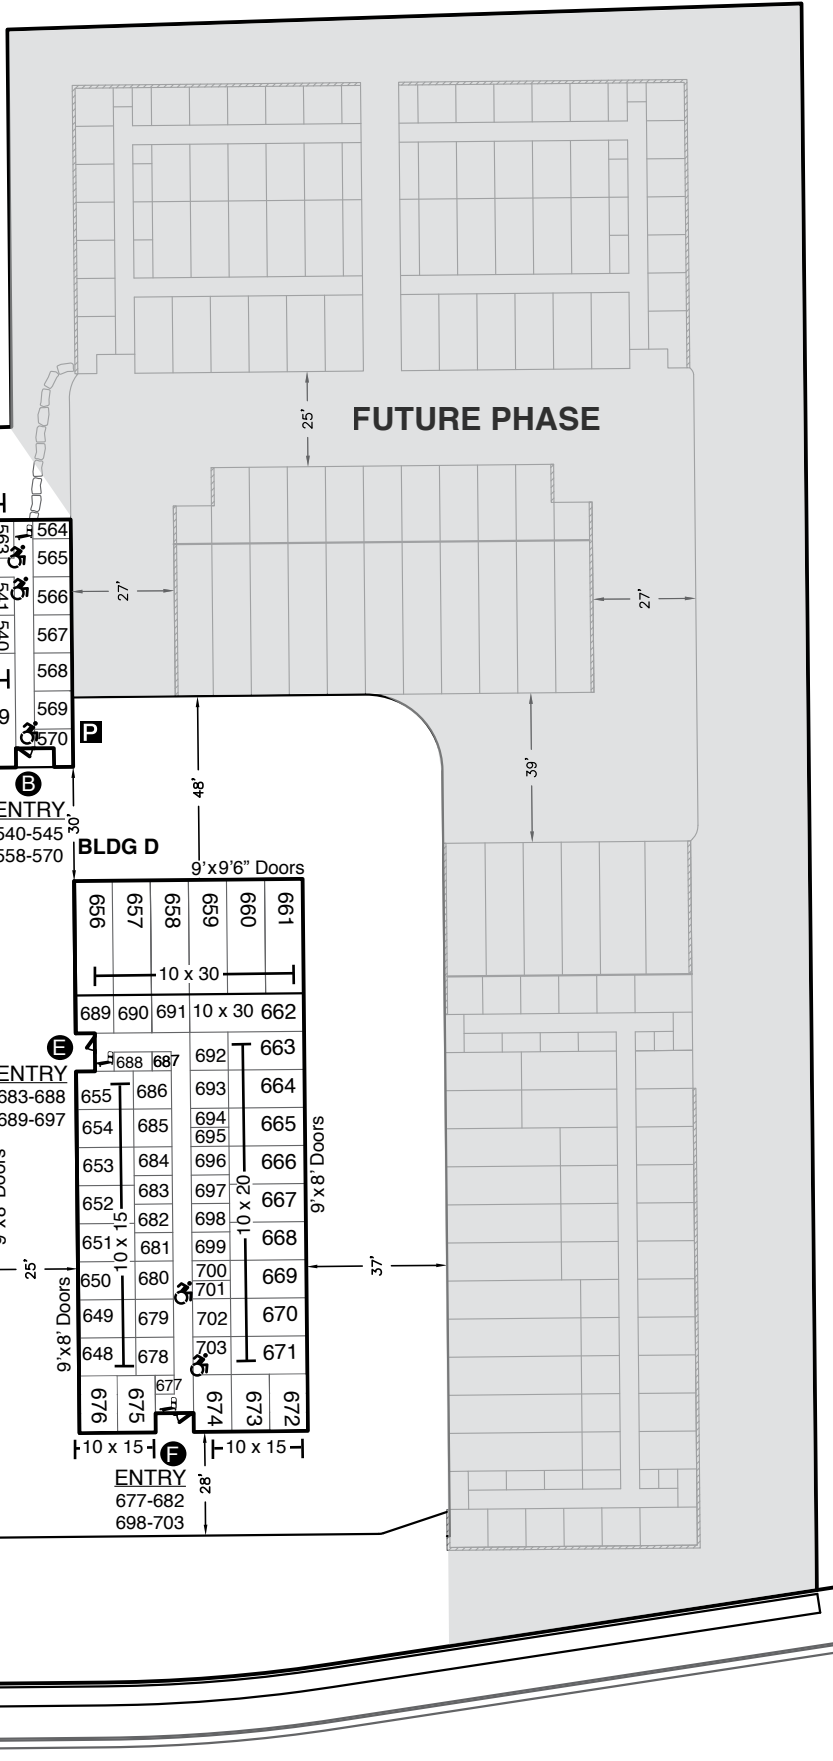

## Directions to 4019 Marsh Rd:

- (only 1.5 miles South of Beltline hwy)
- Beltline hwy 12/18 to hwy 151/Stoughton Rd exit
  - Head south on hwy 151 (as if heading to McFarland)
  - Turn left at 1st stoplight for Voges Rd
  - Continue east 3/4 mile on Voges Rd
  - Turn right at stop sign onto Marsh Rd
  - Facility is on your left

MARSH ROAD

TRADESMEN DRIVE

**BLDG A**

**BLDG B**

**BLDG C**

**BLDG D**

- Pallets are first come first serve basis
- Handicap Access
- Carts for move-in and move-out on first come first serve basis

Note: Door openings may vary slightly from unit to unit

**Key Box Dropoff at office entrance**