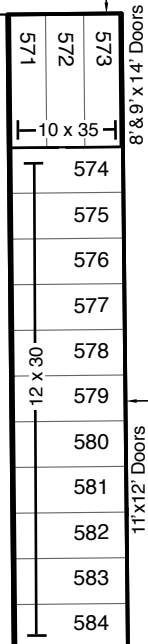

## Directions to 4019 Marsh Rd:

- (only 1.5 miles South of Beltline hwy)
- Beltline hwy 12/18 to hwy 151/Stoughton Rd exit
  - Head south on hwy 151 (as if heading to McFarland)
  - Turn left at 1st stoplight for Voges Rd
  - Continue east 3/4 mile on Voges Rd
  - Turn right at stop sign onto Marsh Rd
  - Facility is on your left

MARSH ROAD

TRADESMEN DRIVE

**BLDG A**

**BLDG B**

**BLDG C**

**BLDG D**

- Pallets are first come first serve basis
- Handicap Access
- Carts for move-in and move-out on first come first serve basis

Note: Door openings may vary slightly from unit to unit