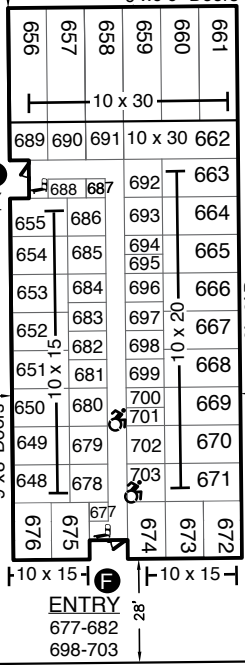

## Directions to 4019 Marsh Rd:

- (only 1.5 miles South of Beltline hwy)
- Beltline hwy 12/18 to hwy 151/Stoughton Rd exit
  - Head south on hwy 151 (as if heading to McFarland)
  - Turn left at 1st stoplight for Voges Rd
  - Continue east 3/4 mile on Voges Rd
  - Turn right at stop sign onto Marsh Rd
  - Facility is on your left

MARSH ROAD

TRADESMEN DRIVE

**BLDG A**

**BLDG B**

**BLDG C**

**BLDG D**

- Pallets are first come first serve basis
- Handicap Access
- Carts for move-in and move-out on first come first serve basis

Note: Door openings may vary slightly from unit to unit