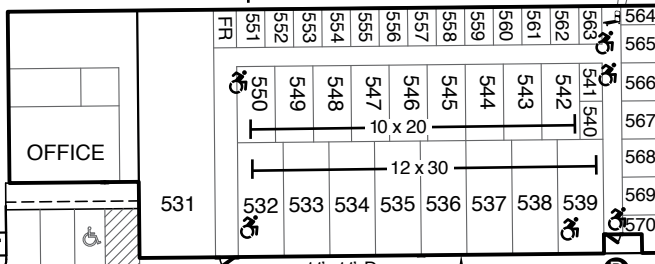

MARSH ROAD

TRADESMEN DRIVE

BLDG A