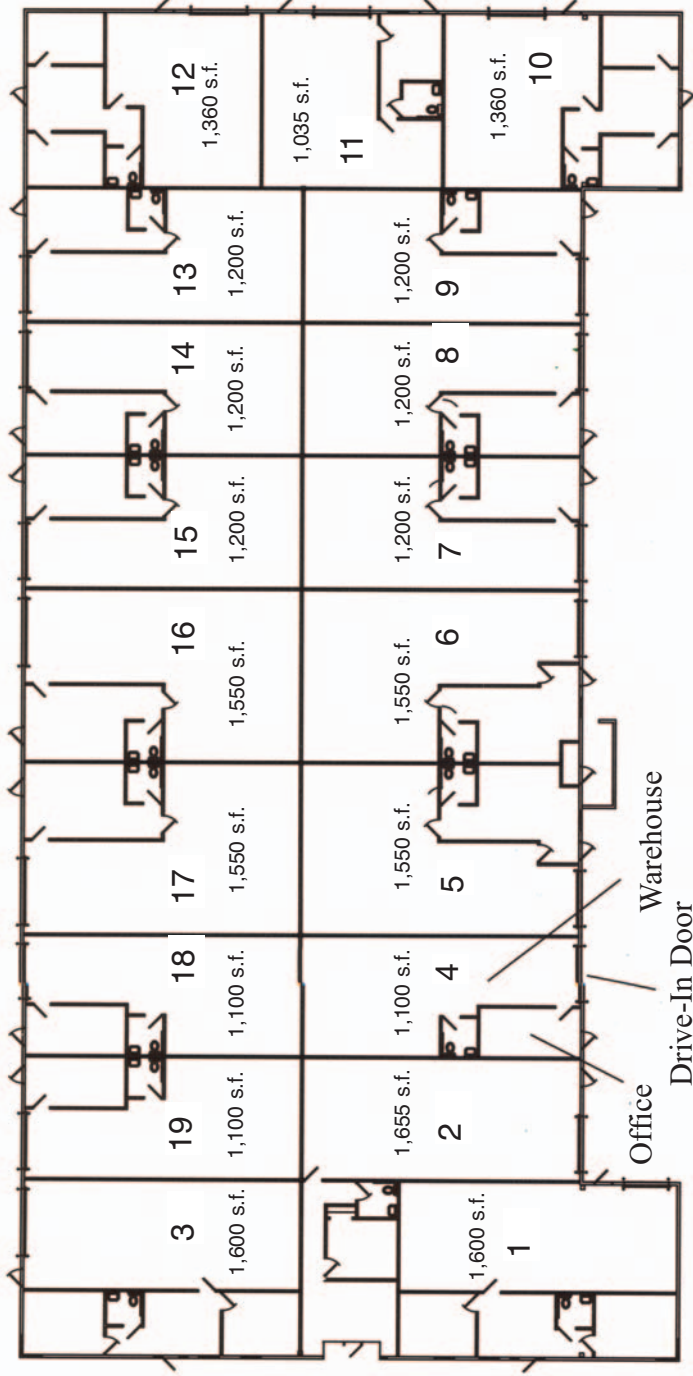

40 ODELL SCHOOL ROAD