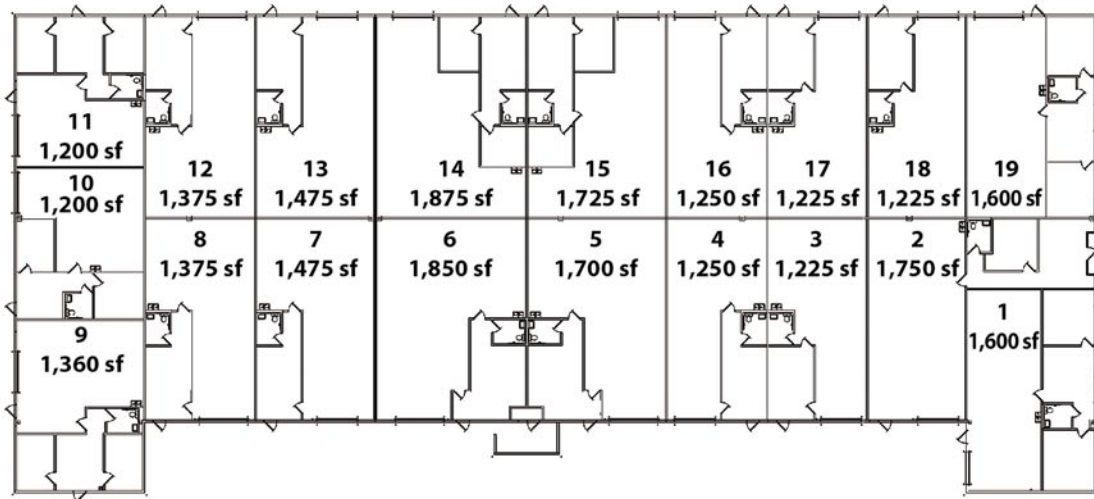

8425 OLD STATESVILLE ROAD