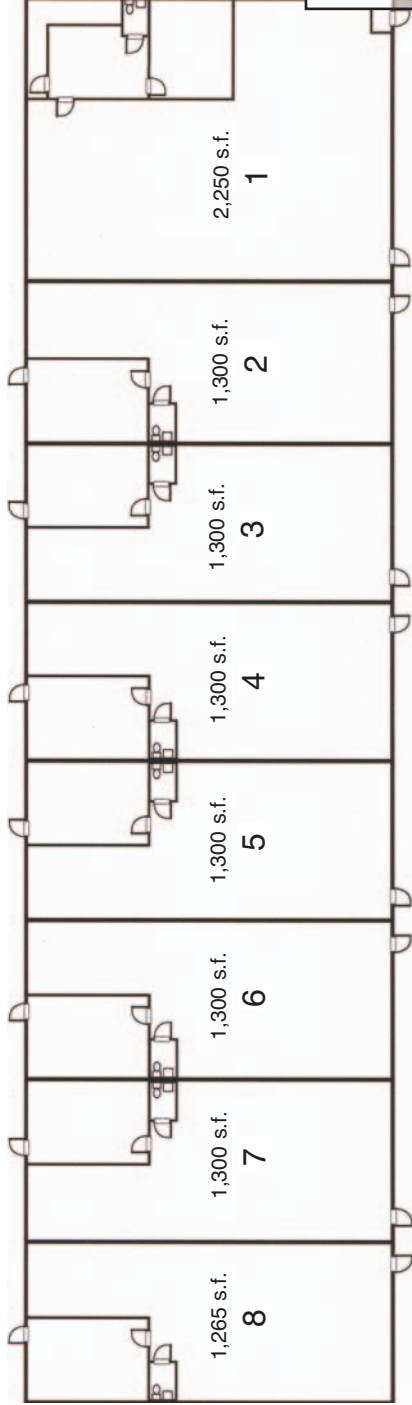

ATLANTIC BUSINESS CENTERS

Helping Small Businesses Reach the Next Level

- Units from 1,265 s.f.
- Long or Short Term Lease
- 12' x 12' Drive-In Doors With On-Site Truck Dock

Owner/Developer
Atlantic Realty & Development Co.

3202 MOTORSPORTS LANE

Units can be combined to create a larger unit or additional office/showroom space can be added to a unit.