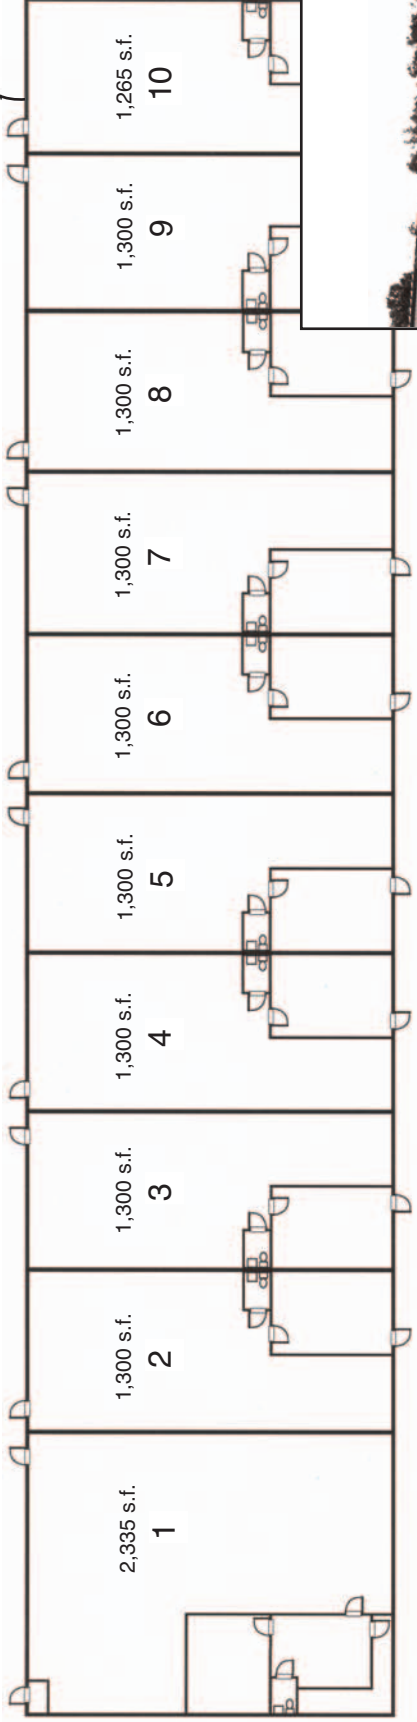

ATLANTIC BUSINESS CENTERS

Helping Small Businesses Reach the Next Level

- Units from 1,265 s.f.
- Long or Short Term Lease
- 12' x 12' Drive-In Doors With On-Site Truck Dock

Owner/Developer
Atlantic Realty & Development Co.

3202 MOTORSPORTS LANE

Units can be combined to create a larger unit or additional office/showroom space can be added to a unit.